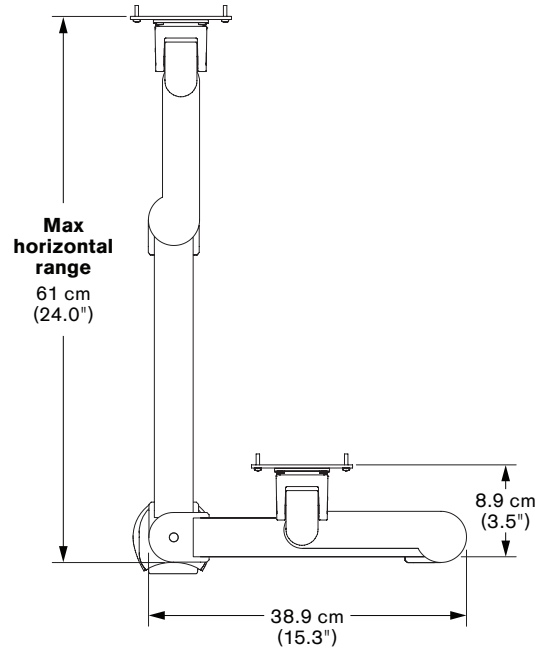

TOP VIEW
Horizontal Range

CAPABILITIES

Vertical range.....	40.6 cm (16")
Horizontal range.....	61 cm (24")
Rotation.....	360 degrees at three joints
Monitor tilt.....	200 degrees
Monitor pivot.....	Landscape to portrait
Monitor compatibility.....	VESA® 75mm and 100mm
Cable management.....	Cables are concealed in arm
Monitor weight/model number.....	2.7 - 7.7 kg / 6618-600-124 (Other ranges available upon request)

FLEXMOUNT™ CONFIGURATIONS

Phone: +45 469.490.79 | Fax: +45 469.490.89 | E-mail: sales@LCDarms.eu | Web: www.LCDarms.eu