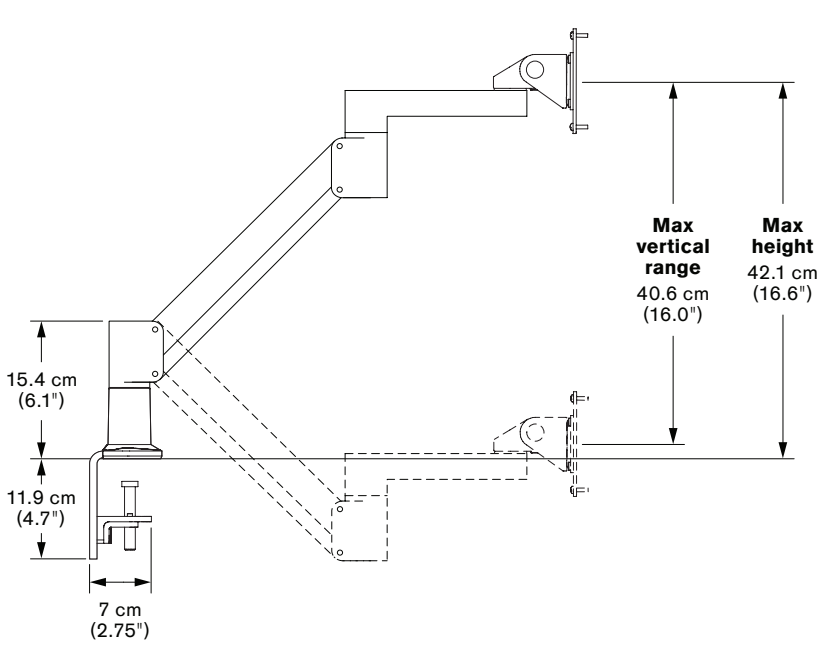

Free™ 6618

Specifications

SIDE VIEW
Vertical Range